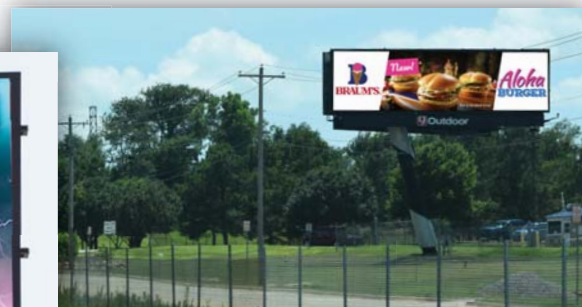

PANEL #931

I-35 & Hefner Road

Digital outdoor is one of the most nimble, flexible forms of media that hits your target audience with the right message at the right time. Plus, you control it all! Our real time, internet portal gives you the power and flexibility to tailor your message how you want it. Date, time, weather, the sky is the limit with digital outdoor.

- West side of I-35 south of Hefner Road facing North
- 8 second dwell time
- 1350 spots a day
- 40,500 spots per month
- 7 flips with one additional dedicated to relevant content driving board awareness (News 9 feed)
- Weekly Impressions – 176,517