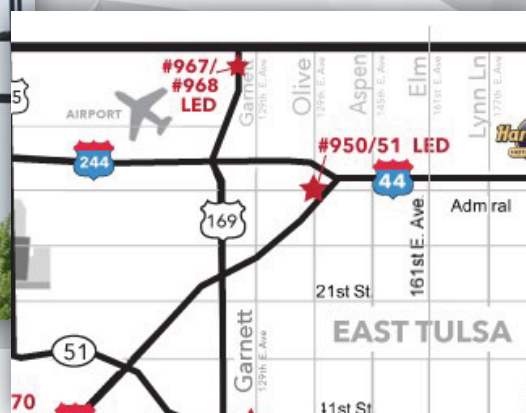

# Hwy 169 & 76th in Owasso

Digital outdoor is one of the most nimble, flexible forms of media that hits your target audience with the right message at the right time. Plus, you control it all! Our real time, internet portal gives you the power and flexibility to tailor your message how you want it. Date, time, weather, the sky is the limit with digital outdoor.

- East side of Hwy 169, south 76th in Owasso facing North
- 8 second dwell time
- 1350 spots a day
- 40,500 spots per month
- 7 flips with one additional dedicated to relevant content driving board awareness (News On 6 feed)
- Weekly Impressions – 153,230

- Reach 114,759 ; 10.7%
- Frequency – 5.3
- Versatility – Start with minimum (3) pieces of art-day part scheduling for time sensitive issues
- 14' X 48' Digital Bulletin

TAB ID #30835336