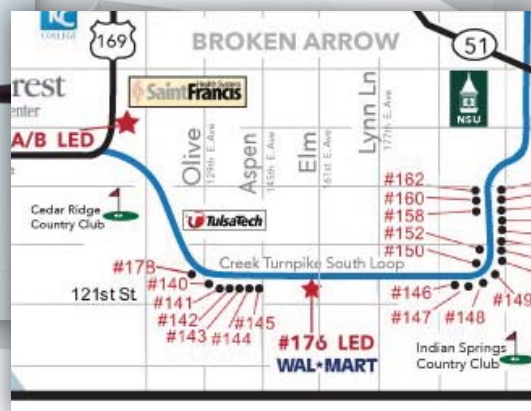

PANEL #176B

Creek Turnpike & Elm

Digital outdoor is one of the most nimble, flexible forms of media that hits your target audience with the right message at the right time. Plus, you control it all! Our real time, internet portal gives you the power and flexibility to tailor your message how you want it. Date, time, weather, the sky is the limit with digital outdoor.

- South side of Creek Turnpike and Elm, facing East
- 8 second dwell time
- 1350 spots a day
- 40,500 spots per month
- 7 flips with one additional dedicated to relevant content driving board awareness (News On 6 feed)
- Weekly Impressions – 72,395
- Reach 71,144 ; 6.6%
- Frequency – 4.1
- Versatility – Start with minimum (3) pieces of art-day part scheduling for time sensitive issues
- 14' X 48' Digital Bulletin

TAB ID #3084429